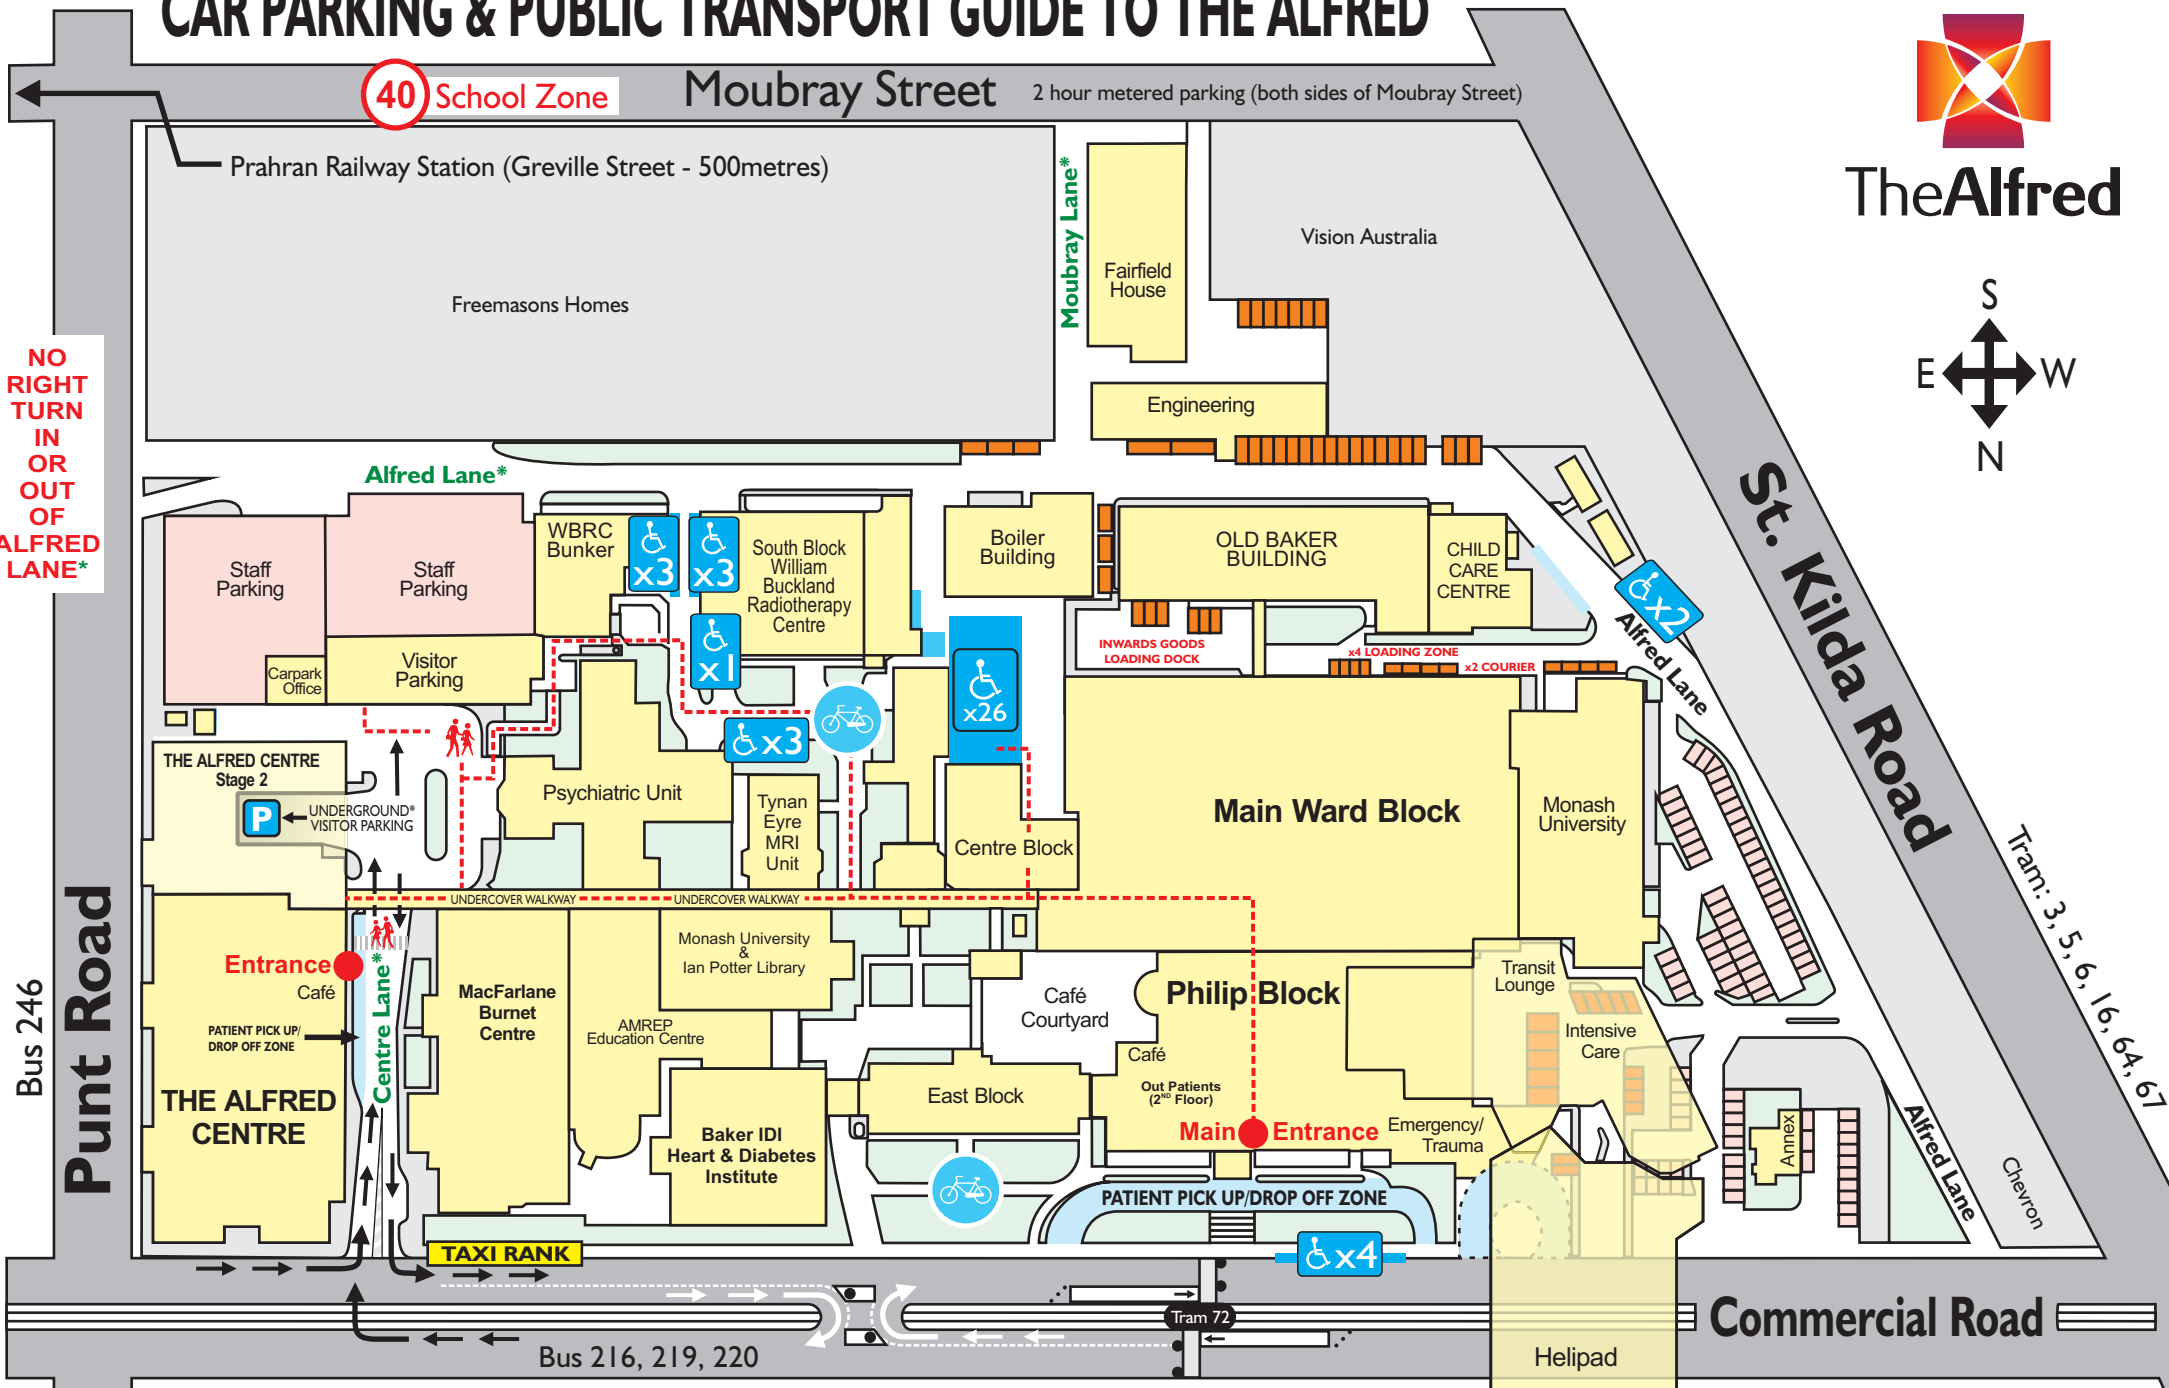

# CAR PARKING & PUBLIC TRANSPORT GUIDE TO THE ALFRED

The Alfred

**NO RIGHT TURN IN OR OUT OF ALFRED LANE\***

**Bus 246 Punt Road**

**Melway 58 B5**  
NOT TO SCALE  
\* New street names

\* x16 UNDERGROUND DISABLED PARKING BAYS (Visitors Rates Apply) 

To find out more about changes in car parking arrangements at The Alfred visit The Alfred website at [www.alfred.org.au](http://www.alfred.org.au) or call (03) 9076 2000